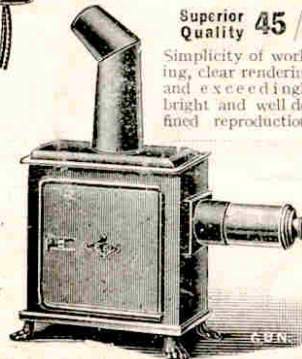

P 241

JUVENILE MAGIC LANTERNS

All metal bodies, objection fitted with good lenses, complete with oil lamp and glass and 6 slides. Packed in cardboard boxes.

Height with Chimney	Size of Slides	Price	Extra Slides, per box of 1 doz.
10 in.	1 x 4 in.	2/9	9d.
13 in.	1 x 4 in.	5/6	9d.