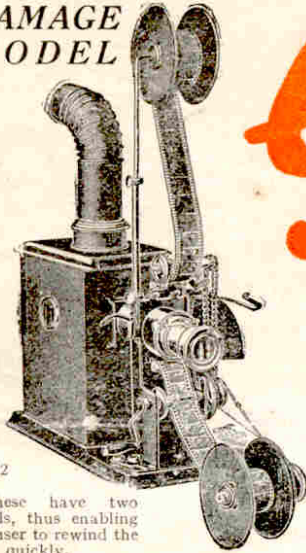

Have your own
Picture Show
at Home with a
**GAMAGE
MODEL**

P 422

These have two spools, thus enabling the user to rewind the film quickly.

These are very large and of superior quality

35/- 45/- 70/- 84/-

Also, but fitted for Electric Light, with lamp holder, wire flex, and plug to attach to any ordinary electric lamp.

4 - extra

ACETYLENE GENERATORS

P 419 For the Juvenile Magic Lanterns and Cinematographs.

Including generator, container, rubber tubing, gas arm and adjustments, complete. Carr. 6d.

4/6

For the "LISTENER-IN"

FULLER'S BLOCK WIRELESS Accumulators

Special offer of ex-Government Stock, but absolutely unused.

2 volt, 10/6

40 amp. Post 1/-

4 volt, 21/-

40 amp. Post 1/-

6 volt, 31/6

40 amp. Post 1/6

For utmost results use Gamages famous "PERMANITE"

in your Crystal Detector. It will amaze you by the wonderfully clear reception and sensitivity. Per large specimen. Post Free

1/6

At GAMAGES there is literally everything for wireless enthusiasts. Send for catalogue and judge the wonderful bargains for yourself.

The World's Big Store for Boys Gamages OF HOLBORN

No More Dull Winter Evenings!

You know these "nothing-to-do" nights, boys!—When it's raining hard, you can't go out, and you're tired of reading! Just think how splendid it would be to give a "picture-show" to your family and friends!—the fun you could have as the operator! Get a Gamage Cinematograph—You'll find "Home Movies" the best thing ever.

Width of Slide	Gamages Price	LONG SLIDES FOR JUVENILE LANTERNS	Width of Slide	Gamages Price
7/8 in.	9d.		1 1/2 in.	1/9
1 in.	10d.		2 in.	2/-
1 1/8 in.	11d.		2 1/4 in.	2/6
1 1/4 in.	1/-		2 1/2 in.	3/-
1 3/8 in.	1/3		2 3/4 in.	3/3
1 1/2 in.	1/6		3 in.	4/-
1 5/8 in.	1/9		3 1/2 in.	5/-
Post up to 1 1/2 in.	4d.		Post up to 1 1/2 in.	4d.
Post up to 2 1/4 in.	6d.	Post up to 2 1/4 in.	6d.	

P 373 All British, 12 in a box, in ALL THE FOLLOWING SIZES. We can do seven different varieties in each size ... 1/- Seven boxes post free, any size

Boys! Here's a fine
Cinematograph—
and its
cheap, too!