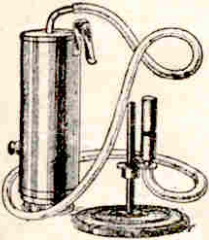

ACETYLENE GENERATORS

P 419 For the Juvenile Magic Lanterns and Cinematographs.

Including generator, container, rubber tubing, gas arm and adjustments, complete. Carr. 6d.

4/6