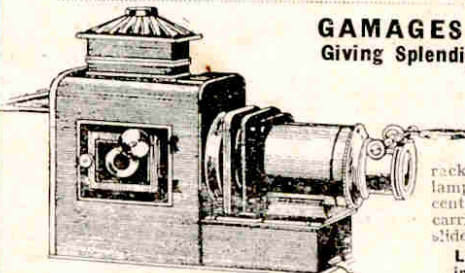

GAMAGES OPTICAL LANTERN Giving Splendid Results and Complete with 1 Dozen Slides

No. 1. Full-sized japanned body lantern, similar to sketch, fitted with best 4 in. Plano Convex condensers and double combination front lens, with rack-work focus, petroleum three-wick lamp, or incandescent gas outfit, slide carrier, and 1 doz. slides ... Complete

£2 15s.

Lantern without lighting, but including carrier and tray ... 42/6

SUPERIOR RUSSIAN IRON LANTERNS

No. 3. Same shape as No. 1 Lantern not having the extension foot as shown in the illustration, and having single rack-work motion and brass sliding front fitted up as No. 1 ... Complete

£3 : 15s.