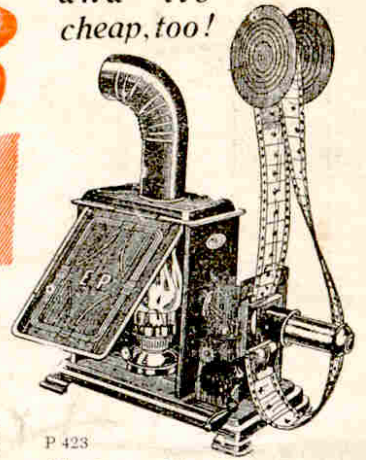

P 423

All are complete with oil lamp, film and lantern slides. These can be used also as magic lanterns. 5 6 7 6 12 6 21/- Carriage extra Electric Light Fittings ... 3/6 extra

Write for Illustrated List of Magic Lanterns, Cinematographs, etc.—
POST FREE ON REQUEST.

Superior Quality Lanterns

Constructed on the lines of full size Magic Lanterns. These are of an elegant shape with polished Russian Iron Body, Paraffin Lamp and 12 fine Glass Slides, packed in separate specially grooved box. All complete in elegant cardboard box.

Slides 1 1/2 in. wide, lens 1 9/16 in. diam. Price ... 12/6
Slides 2 in. wide, lens 1 1/4 in. diam. Price ... 21/-

Continuous Cinematograph Films

P 420 (As shown in Machine Illustrated above) Suitable for juvenile machines. These are specially made, being very transparent, and giving good pictures with oil lamp where the ordinary film is not always a success.

1. Long coloured films ... 1/6 each
2. Smaller films ... 10d.,
Short Lengths of film (ordinary) suitable for machines. In boxes. Per box of approximately 18 ft., 6d.; 36 ft., 1/-; 72 ft., 2/-; 144 ft., 4/-; etc., to 10/- for 360 ft. Post extra.

POST CARD LANTERNS for ELECTRIC LIGHT

P 427 These lanterns give very large and beautiful pictures of postcards and other opaque objects by reflection. Size of picture at 12 ft. distance 8 ft. by 5 ft. 2 in.

Superior Quality 45/-

Simplicity of working, clear rendering and exceedingly bright and well defined reproduction.