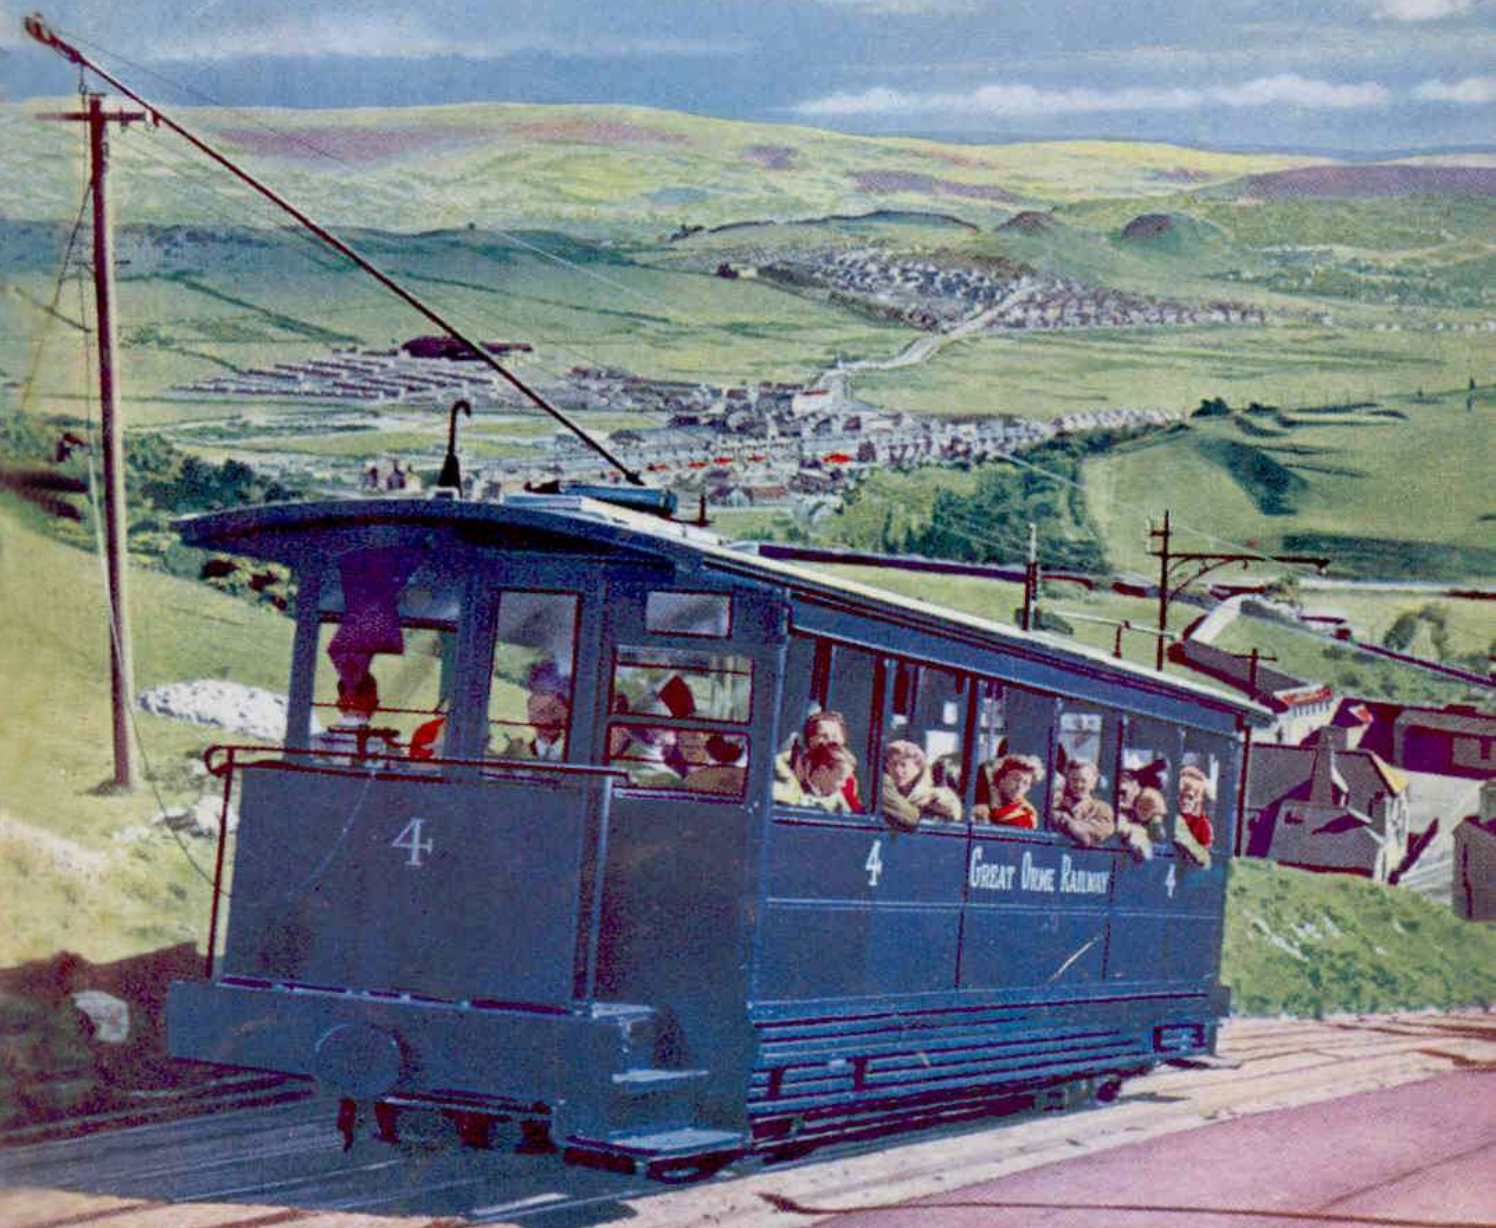

VOL. XLIII No. 4

APRIL 1958

MECCANO

MAGAZINE

LLANDUDNO'S CABLE RAILWAY.

15c