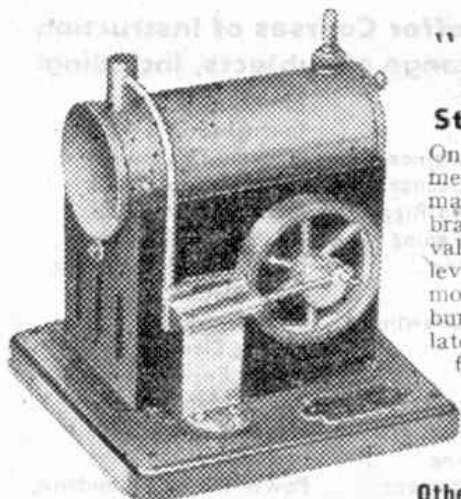

Please send me the Syllabus of your Courses in.....

Name..... Age.....

Address.....

LIMITED SUPPLIES NOW AVAILABLE

"JUNIOR" Stationary Steam Engine

On enamelled heavy metal base. Boiler made from seamless brass. Fitted safety-valve and water-level plug. Each model supplied with burner for methylated spirits, and fuel and water funnel. Fitted with a pulley for driving models.

Other SEL Products

Induction Coils—4, 6, & 20v. Transformers—4/6v. Electric Motors—Telescopes—Microscopes—Electrical Outfits—Model Dynamos—4/6v. Electric Bells—Pocket Compasses—Etc.

POSSESSION of this sturdy Steam Engine, or any of the precision-made bench-tested models by Signalling Equipment Ltd. is a pleasure well worth waiting for, but you may be fortunate enough to find one at your dealer's.